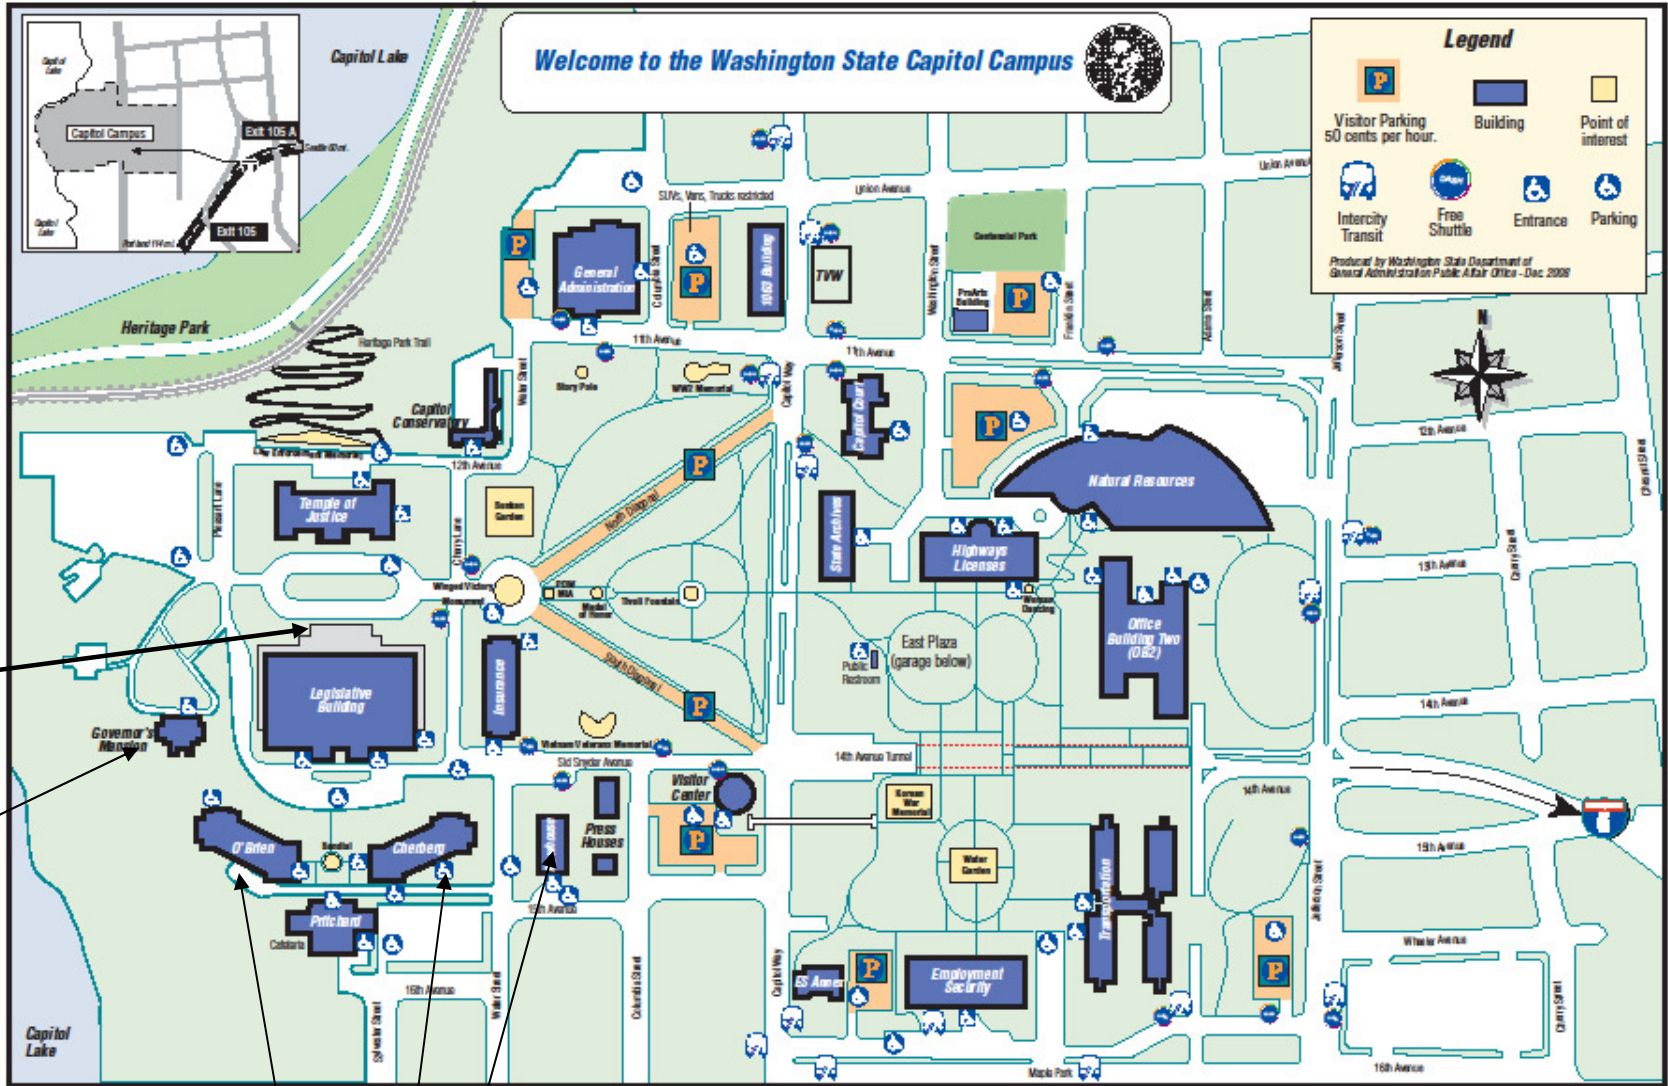

Church

WSDA Rally - Noon

Tour

Senators & Representatives located here

Food is available in the Legislative & Pritchard Buildings